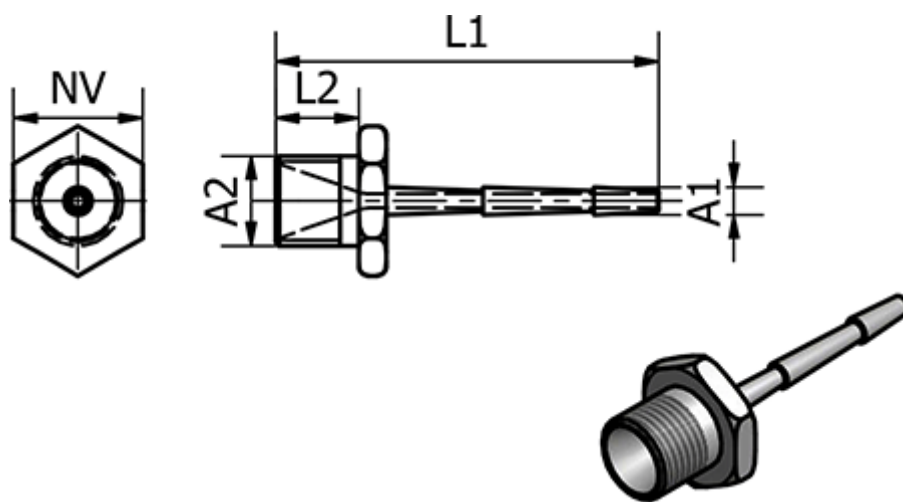

# Data Sheet

Article number: 58623900ES

Description: Tube Connector 239.00, Ø4 M5  
Stainless

## Measures

Ext. Hose Diameter A1	= 4
L1	= 15.5
L2	= 5
NV	= 8
Thread A2	= M5